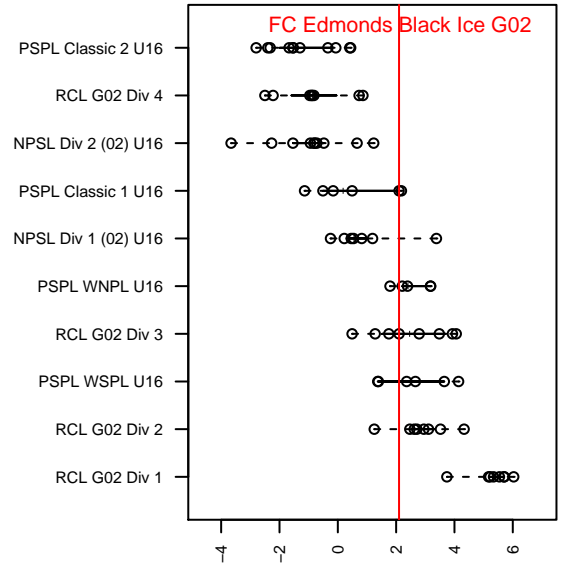

# FC Edmonds Black Ice G02

FC Edmonds  
 Edmonds, WA  
 G02 total strength=1564  
 attack=11 defense=18.18  
 fall league = PSPL Classic 1 U16

alt names used:  
 103 FC Edmonds Black Ice G02  
 FC Edmonds Black Ice  
 FC Edmonds Black Ice  
 FC EDMONDS BLACK ICE G02 (WA)  
 Black Ice

Venues played:  
 2017 Baker Blast U16  
 2017 Crossfire Select U16 Gold  
 2017 Bend Premier Cup Meghan Klingenberg (  
 2017 PSPL Classic 1 U16  
 2017 Cranberry Cup U16-17  
 2017 PacNW Winter Classic 2002 Showcase P

**FC Edmonds Black Ice G02**  
 Dots are actual minus expected GF (blue circles) and GA (red triangles).  
 Blue line is smoothed change in attack strength. Red is smoothed change in defense strength.

**attack and defense variance (black dot)  
relative to other teams  
and top 10 in region**

**attack and defense rating  
relative to others at age  
and all opponents in last 13 months**

**Performance relative to 13 month average**